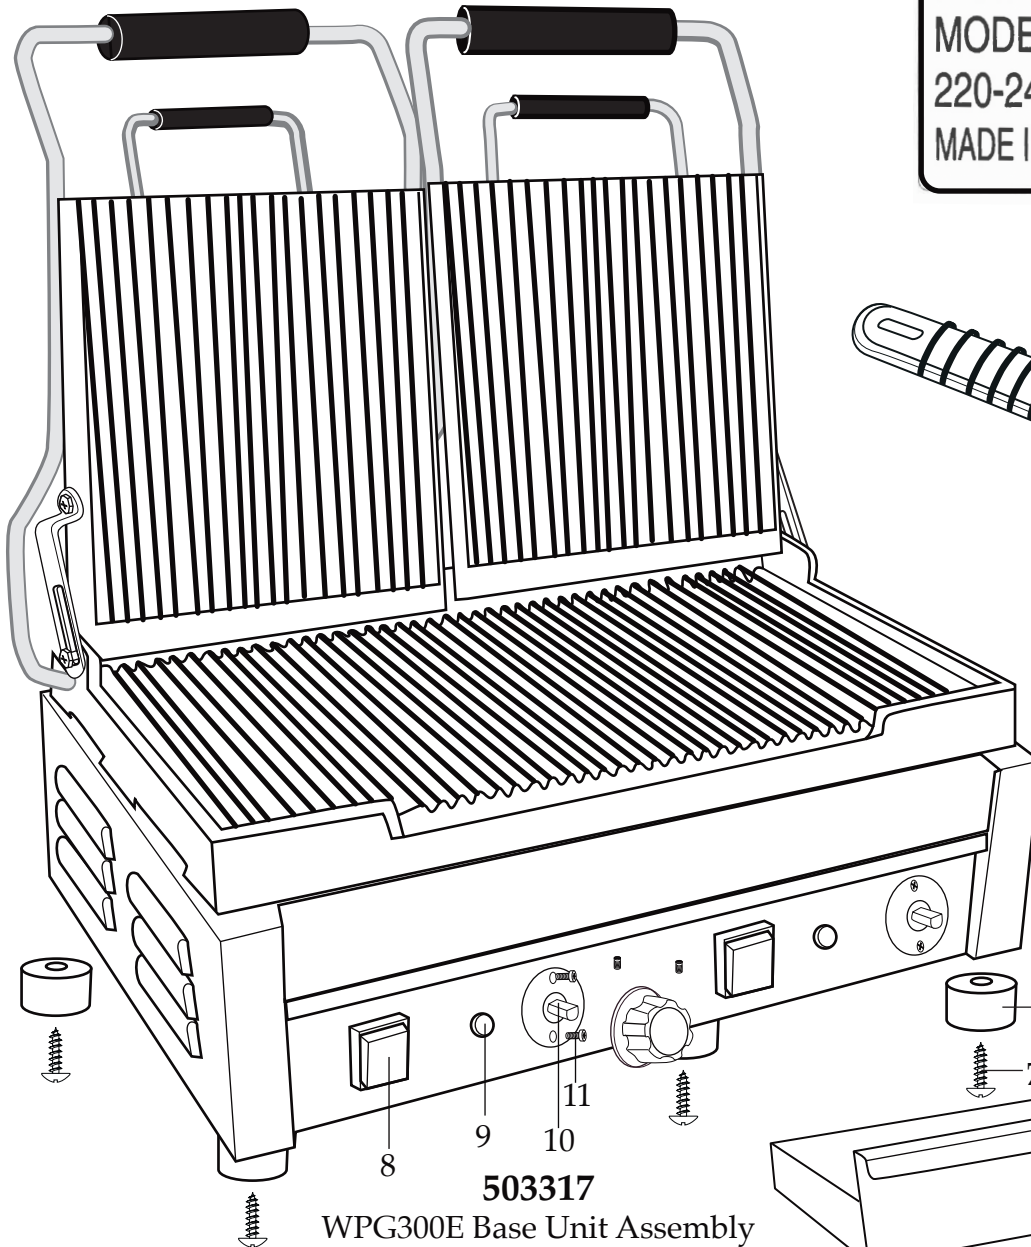

Date Code Location  
YY|MM DD  
year year month month day day

503316

WFG300E Base Unit Assembly

**WARING**  
**COMMERCIAL**

Europe Dual Italian Style Panini Grills

**WFG300E**

Flat

**WPG300E**

Ribbed

Date Code Location  
YY|MM DD  
year year month month day day

503317

WPG300E Base Unit Assembly

032000  
Cleaning Brush

029824  
5/32" Short Arm Hex Key  
(allen wrench)