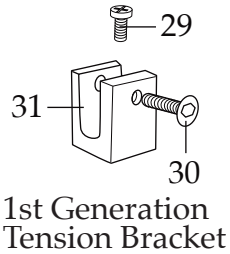

Catalog/Model

WFG300E

WPG300E

Waring Factory Service Center
314 Ella T. Grasso Ave.
Torrington, CT 06790
Tele. 1-800-269-6640
Fax 860-496-9017
www.waringcommercialproducts.com

Illustration#	Part#	Description
59	029991	Nut (4 required)
60	030157	Thermal Cut-off (2 required)
61	029997	Washer (4 required)
62	029998	Nut (4 required)
63	013731	Wire Tie (11 required)
64	029999	Washer (4 required)
65	030000	Spring Washer (4 required)
66	030001	Bolt (4 required)
67	030003	17" Red Lead
68	030158	17" Red Lead & White Lead Joined
69	030159	17" Black Lead & White Lead Joined
70	030160	9" Red Lead
71	030079	Bottom Housing Plate
72	030006	Screw (8 required)