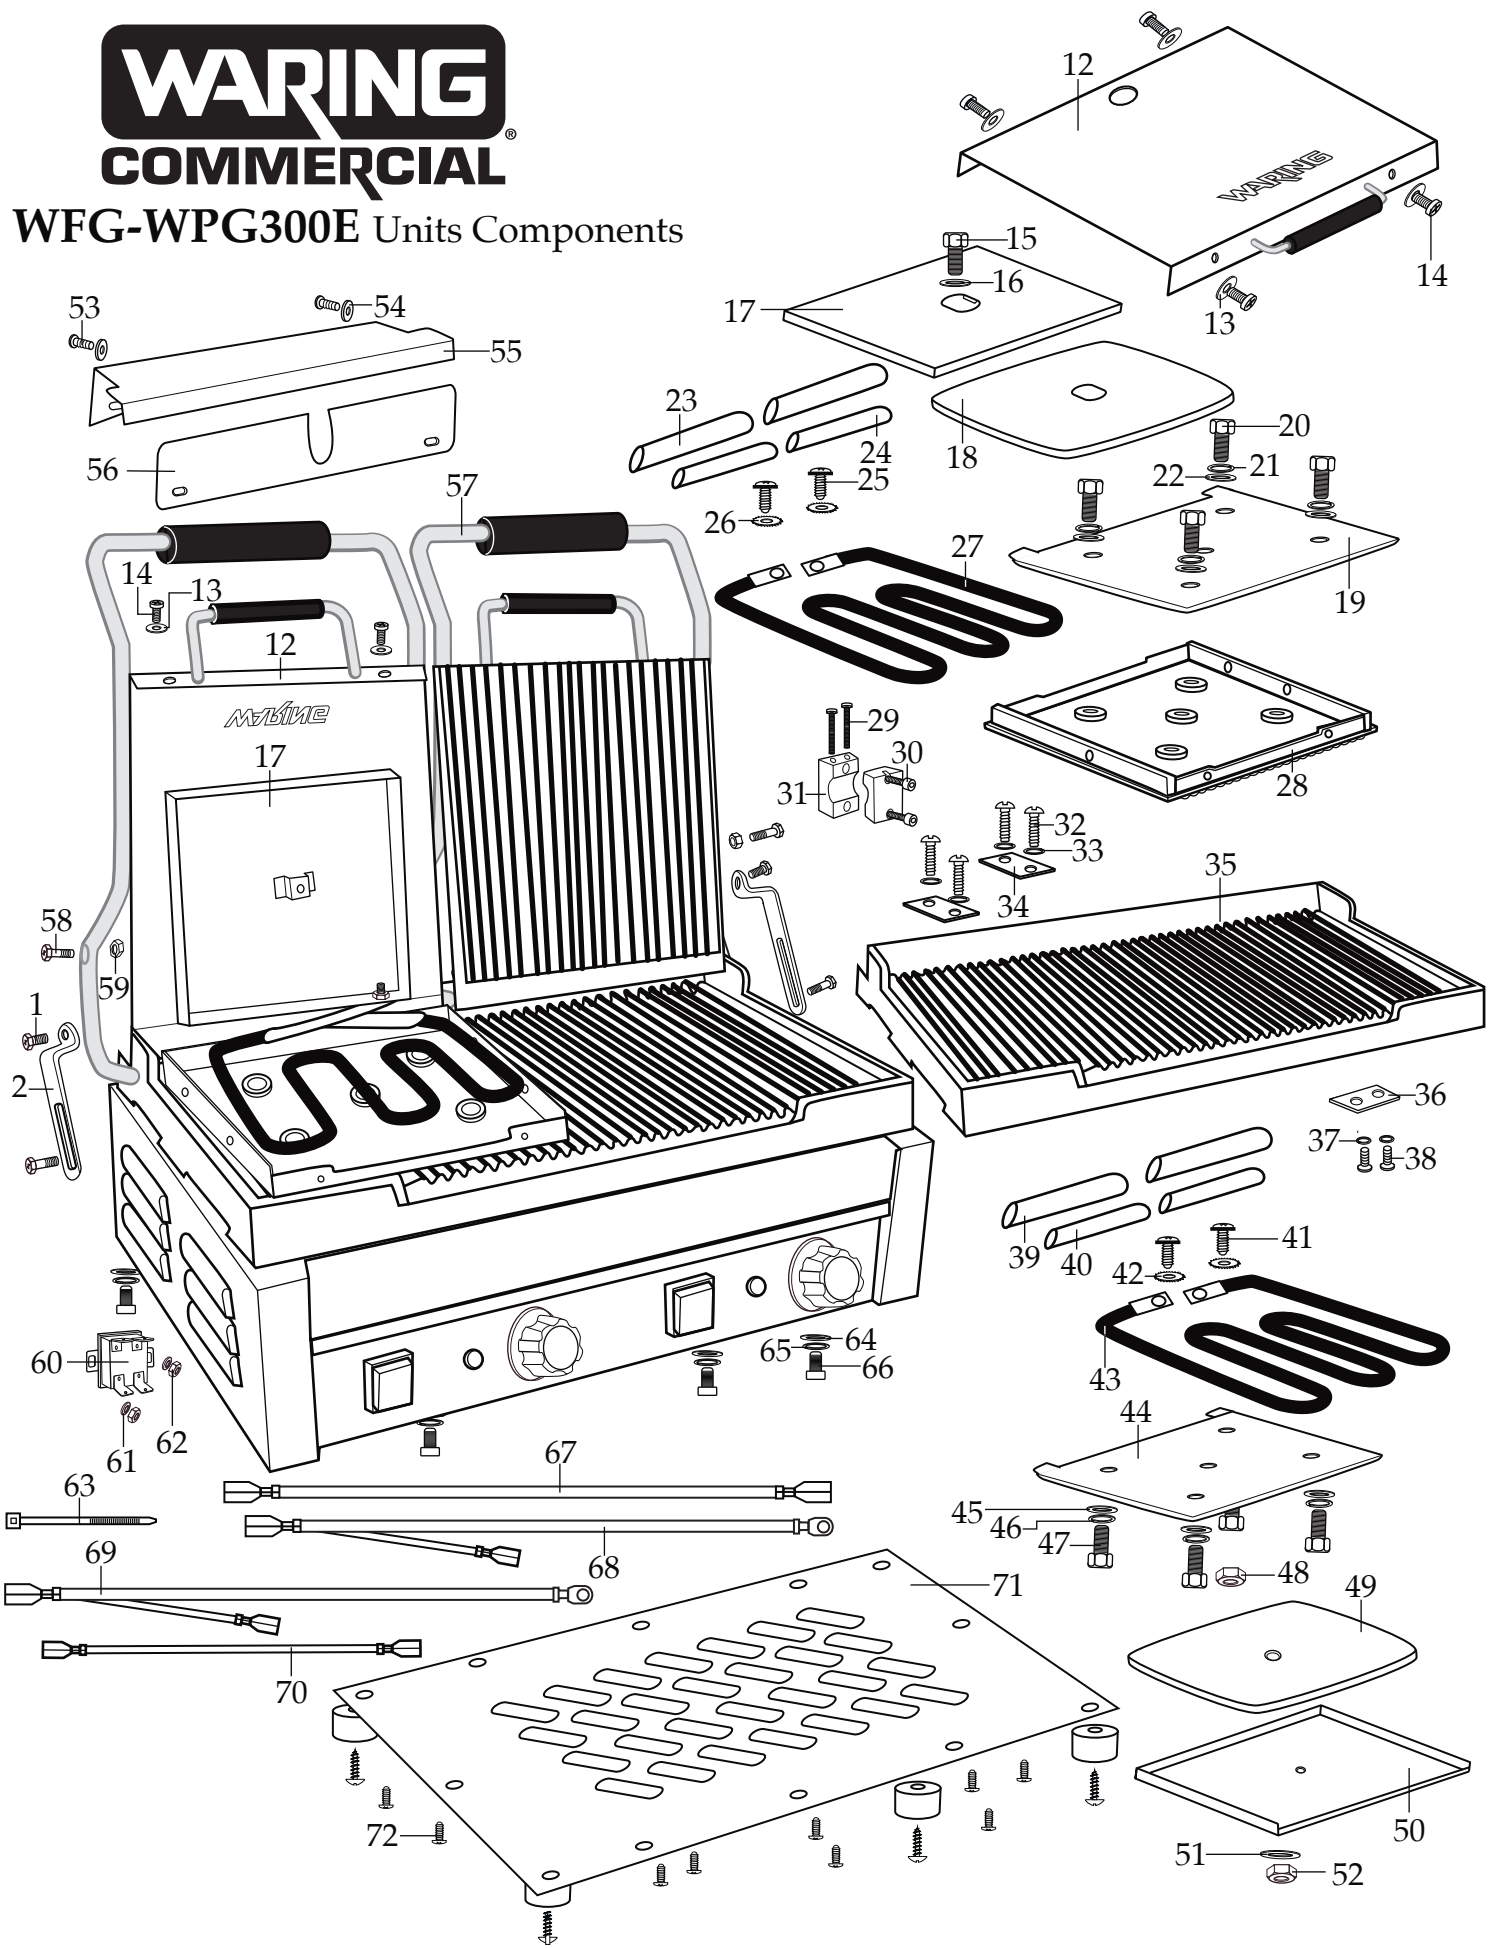

WARING COMMERCIAL

WFG-WPG300E Units Components